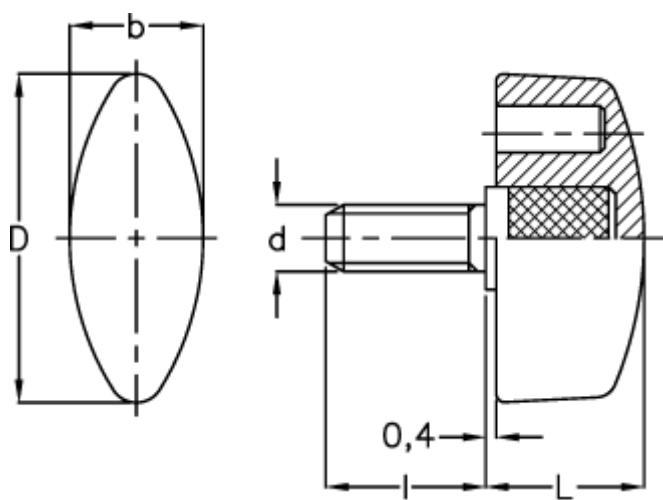

Data Sheet

Article number: 2302108377

Description: E+G Wing knob
CT.476/30 S-p-M8x30-INOX

Measures

b	=	13
d	=	32
d 6g	=	M8
l	=	30
L	=	15